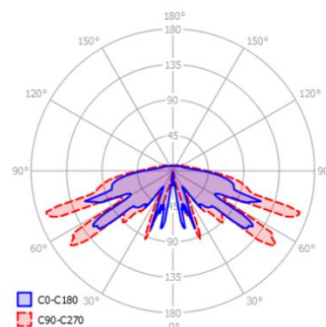

TYYLIKKÄÄT E27-M6 POLLARI VALAISIMET

Helposti vaihdettavalle E27 LED Lampulle

6430071825884 E27-M6-POLLAR